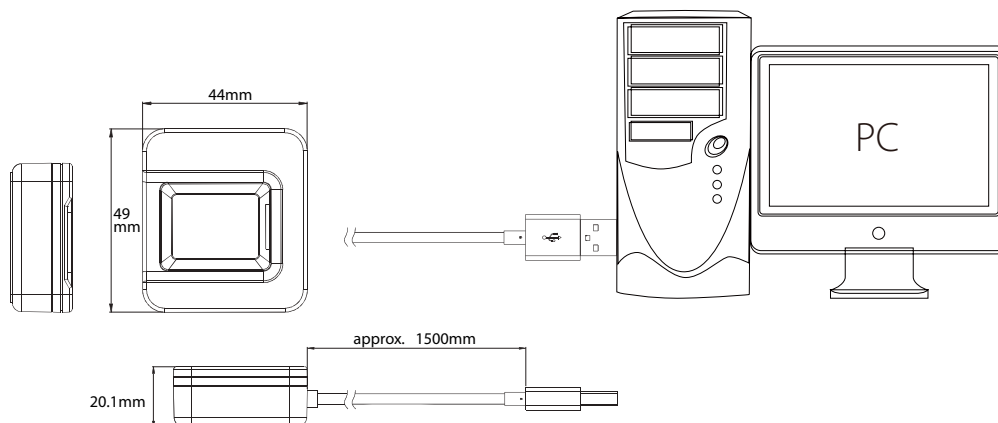

Specifications

Model Name	SLK20R
Material	Optical
CPU	280MHz DSP
Flash	32 MB
SoC	RTOS[image out only]
Image Quality	2 million pixels CMOS
Encrypted Fingerprint Data	YES
Sunlight Operation	Yes, Dark field and Automatic Gain / Exposure
Water Splash	YES
Dry, Wet, or Rough Fingerprints	Work well
Power Consumption	5V:200mA Scanning;5V:60mA idle (waiting for finger)
Live Fingerprint Detection	YES
LED	White
Product Certifications	FCC, CE, RoHS, PIV
Power Voltage	5V (USB)
Power Current	200mA
Communication	USB 2.0 / USB1.1
Interface Socket	USB Type A
Image Resolution	500~1000 dpi
Effective Collecting Area	15.24 * 20.32 mm (FAP20)
Collecting Area	16.5 * 23 mm
Image Size	300 * 400 pixel (FAP20)
Dimension	49 * 44 * 20.1mm (L*W*H)
Image Format	RAW, BMP, JPG
Template	ZKFinger V10.0 ; ISO19794-2 ; ANSI-378
Template Size	1- 4KB (ZKFinger V10.0);1568 B (ISO 19794-2)
Gray Level	256
Weight	0.12kg
Operating Environment	-20 °C ~ +50 °C; 90% r.h.

Configuration

ZKTECO CO.,LTD.
E-mail: sales@zkteco.com
www.zkteco.com

© Copyright 2017. ZKTECO CO.,LTD. ZKTeco Logo is a registered trademark of ZKTeco or a related company. All other product and company names mentioned are used for identification purposes only and may be the trademarks of their respective owners. All specifications are subject to change without notice. All rights reserved.