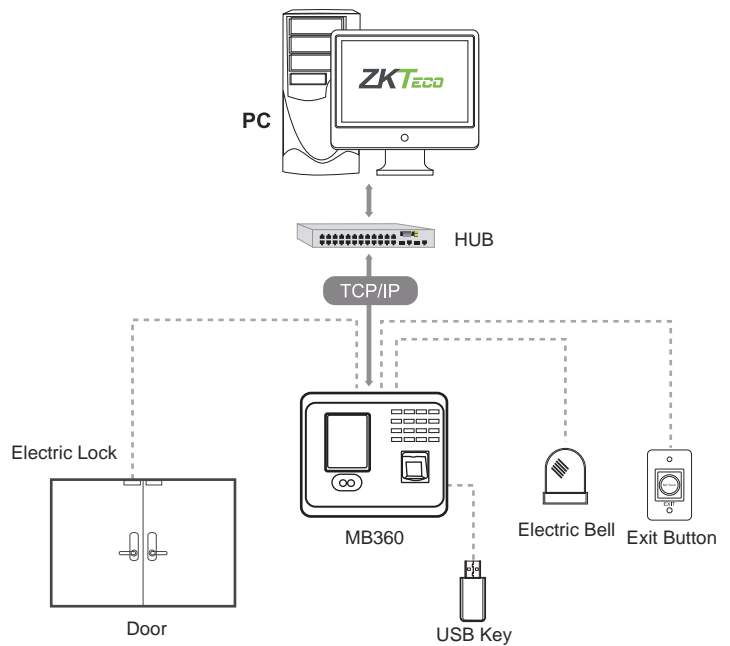

Configuration

ZKTeco Inc.
E-mail: sales@zkteco.com
www.zkteco.com

© Copyright 2016. ZKTeco CO., LTD. ZKTeco Logo is a registered trademark of ZKTeco or a related company. All other product and company names mentioned are used for identification purposes only and may be the trademarks of their respective owners. All specifications are subject to change without notice. All rights reserved.