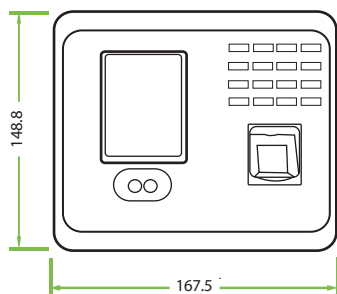

# Specifications

Face Capacity	1,500
Fingerprint Capacity	2,000
ID Card Capacity	2,000
Record Capacity	100,000
Display	2.8-inch TFT Screen
Communication	TCP/IP, USB-Host, Wi-Fi (Optional)
Standard Functions	SMS, DTS, Scheduled-bell, Self-Service Query, Automatic Status Switch, T9 Input, Photo ID, Camera, Multi-verification, 12V Output, RS232 Printer (Optional Cable)
Interface for Access Control	3rd Party Electric Lock, Exit Button, Alarm
Optional Functions	ID / MF Cards, Work Code, ADMS
Power Supply	DC 12V 1.5A
Verification Speed	≤1 Sec.
Operating Temp.	0°C - 45°C
Operating Humidity	20% - 80%
Dimension	167.5x148.8x32.2 mm (Length*Width*Thickness)
Net Weight	380g

## Dimensions