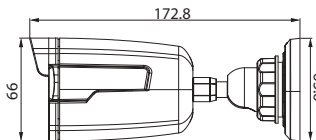

### DIMENSION (Unit : mm)

[LAD3200R]

[LAV3200R]

[LAU3200R]

[LRA3040N / LRA3080N / LRA3160N]

Home Entertainment Company  
Security Overseas Marketing Team  
LG Twin Towers, 20 Yeouido-dong, Yeongdeungpo-gu, Seoul 150-721, Korea