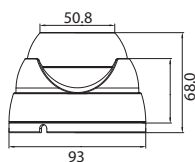

* Exact products and specifications shown may vary by geographic region and are subject to change without notice. Actual products may differ from the images appearing in the catalog.

DIMENSION (Unit : mm)

[LAD3200R]