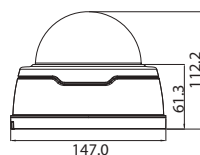

[LAV3200R]