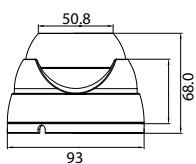

SPECIFICATIONS DVR

Features	LRA3160N	LRA3080N	LRA3040N
Camera Input	16 channels	8 channels	4 channels
Video Compression	H.264	H.264	H.264
Video	NTSC	NTSC	NTSC
	240 fps @ 1920 x 1080 480 fps @ 1280 x 720 480 fps @ 960 x 480	120 fps @ 1920 x 1080 240 fps @ 1280 x 720 240 fps @ 960 x 480	60 fps @ 1920 x 1080 120 fps @ 1280 x 720 120 fps @ 960 x 480
	PAL	PAL	PAL
Max. Frame Rate	240 fps @ 1920 x 1080 400 fps @ 1280 x 720 400 fps @ 960 x 576	120 fps @ 1920 x 1080 200 fps @ 1280 x 720 200 fps @ 960 x 576	60 fps @ 1920 x 1080 100 fps @ 1280 x 720 100 fps @ 960 x 576
Live View Layout	1 / 4 / 9 / 12 / 16 / 1+5 / 1+7 / 2+8 / 1+9 / 1+12 / 4+9 / 1+13 / SEQ	1 / 4 / 9 / 1+5 / 1+7 / SEQ	1 / 4 / SEQ
Recording Mode	Continuous, Manual, Motion detect	Continuous, Manual, Motion detect	Continuous, Manual, Motion detect
Max. Playback Channel	Monitor: 16ch Web: 4ch	Monitor: 8ch Web: 4ch	Monitor: 4ch Web: 4ch
Event	Event Triggers	Motion detection	Motion detection
	Event Notification	Email, Buzzer	Email, Buzzer
Storage	Max. Internal HDDs	1 x 3.5" SATA (Max. 6 TB)	1 x 3.5" SATA (Max. 6 TB)
	Ethernet	RJ-45 10/100BASE-T	RJ-45 10/100BASE-T
Interface	Video Out	1 x HDMI, 1 x VGA	1 x HDMI, 1 x VGA
	Video Input	16 x BNC	8 x BNC
	Audio In / Out	4 In / 1 Out (RCA)	4 In / 1 Out (RCA)
	Control	1 x RS485	1 x RS485
	USB	1 x USB 2.0, 1 x USB 3.0	2 x USB 2.0
General	Power Source	DC12V / 2.5A	DC12V / 2.5A
	Operating Temperature / Humidity	0°C ~ 40°C / 0% ~ 80%RH	0°C ~ 40°C / 0% ~ 80%RH
	Language	English, Korean, Chinese, Japanese	English, Korean, Chinese, Japanese
	Dimensions	300.0 x 208.7 x 48.4 mm	300.0 x 208.7 x 48.4 mm
	Weight	1.04 Kg (HDD not included)	0.98 Kg (HDD not included)

* Exact products and specifications shown may vary by geographic region and are subject to change without notice. Actual products may differ from the images appearing in the catalog.

DIMENSION (Unit : mm)