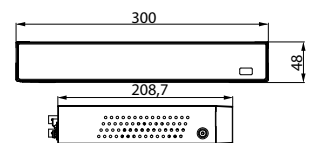

[LRA3040N / LRA3080N / LRA3160N]