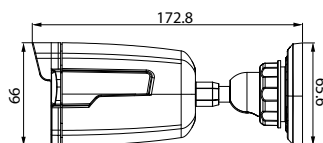

[LAU3200R]