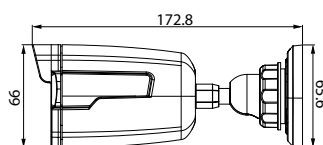

[LAU3200R]