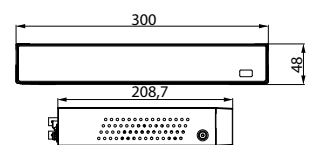

[LRA3040N / LRA3080N / LRA3160N]

Home Entertainment Company
Security Overseas Marketing Team
LG Twin Towers, 20 Yeouido-dong, Yeongdeungpo-gu, Seoul 150-721, Korea

The eco-friendly label is attached to those products which have passed LG Electronics' rigorous environmental criteria that evaluate 6 hazardous materials (lead, mercury, cadmium, etc.)

<http://www.lgcommercial.com/security-en>