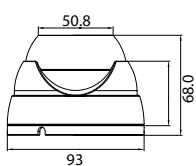

SPECIFICATIONS DVR

Features	LRA3160N	LRA3080N	LRA3040N
Camera Input	16 channels	8 channels	4 channels
Video Compression	H.264	H.264	H.264
Video	NTSC	NTSC	NTSC
	240 fps @ 1920 x 1080 480 fps @ 1280 x 720 480 fps @ 960 x 480	120 fps @ 1920 x 1080 240 fps @ 1280 x 720 240 fps @ 960 x 480	60 fps @ 1920 x 1080 120 fps @ 1280 x 720 120 fps @ 960 x 480
	PAL	PAL	PAL
Max. Frame Rate	240 fps @ 1920 x 1080 400 fps @ 1280 x 720 400 fps @ 960 x 576	120 fps @ 1920 x 1080 200 fps @ 1280 x 720 200 fps @ 960 x 576	60 fps @ 1920 x 1080 100 fps @ 1280 x 720 100 fps @ 960 x 576
Live View Layout	1 / 4 / 9 / 12 / 16 / 1+5 / 1+7 / 2+8 / 1+9 / 1+12 / 4+9 / 1+13 / SEQ	1 / 4 / 9 / 1+5 / 1+7 / SEQ	1 / 4 / SEQ
Recording Mode	Continuous, Manual, Motion detect	Continuous, Manual, Motion detect	Continuous, Manual, Motion detect
Max .Playback Channel	Monitor: 16ch Web: 4ch	Monitor: 8ch Web: 4ch	Monitor: 4ch Web: 4ch
Event	Event Triggers	Motion detection	Motion detection
	Event Notification	Email, Buzzer	Email, Buzzer
Storage	Max. Internal HDDs	1 x 3.5" SATA (Max. 6 TB)	1 x 3.5" SATA (Max. 6 TB)
	Ethernet	RJ-45 10/100BASE-T	RJ-45 10/100BASE-T
Interface	Video Out	1 x HDMI, 1 x VGA	1 x HDMI, 1 x VGA
	Video Input	16 x BNC	8 x BNC
	Audio In / Out	4 In / 1 Out (RCA)	4 In / 1 Out (RCA)
	Control	1 x RS485	1 x RS485
	USB	1 x USB 2.0, 1 x USB 3.0	2 x USB 2.0
General	Power Source	DC12V / 2.5A	DC12V / 2.5A
	Operating Temperature / Humidity	0°C ~ 40°C / 0% ~ 80%RH	0°C ~ 40°C / 0% ~ 80%RH
	Language	English, Korean, Chinese, Japanese	English, Korean, Chinese, Japanese
	Dimensions	300.0 x 208.7 x 48.4 mm	300.0 x 208.7 x 48.4 mm
	Weight	1.04 Kg (HDD not included)	0.98 Kg (HDD not included)

* Exact products and specifications shown may vary by geographic region and are subject to change without notice. Actual products may differ from the images appearing in the catalog.

DIMENSION (Unit : mm)