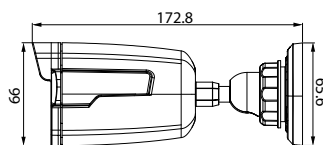

[LAU3200R]