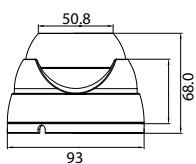

SPECIFICATIONS DVR

Features	LRA3160N	LRA3080N	LRA3040N
Camera Input	16 channels	8 channels	4 channels
Video Compression	H.264	H.264	H.264
Video	NTSC	NTSC	NTSC
	240 fps @ 1920 x 1080 480 fps @ 1280 x 720 480 fps @ 960 x 480	120 fps @ 1920 x 1080 240 fps @ 1280 x 720 240 fps @ 960 x 480	60 fps @ 1920 x 1080 120 fps @ 1280 x 720 120 fps @ 960 x 480
	PAL	PAL	PAL
Live View Layout	240 fps @ 1920 x 1080 400 fps @ 1280 x 720 400 fps @ 960 x 576	120 fps @ 1920 x 1080 200 fps @ 1280 x 720 200 fps @ 960 x 576	60 fps @ 1920 x 1080 100 fps @ 1280 x 720 100 fps @ 960 x 576
	1 / 4 / 9 / 12 / 16 / 1+5 / 1+7 / 2+8 / 1+9 / 1+12 / 4+9 / 1+13 / SEQ	1 / 4 / 9 / 1+5 / 1+7 / SEQ	1 / 4 / SEQ
	Recording Mode	Continuous, Manual, Motion detect	Continuous, Manual, Motion detect
Max .Playback Channel	Monitor: 16ch Web: 4ch	Monitor: 8ch Web: 4ch	Monitor: 4ch Web: 4ch
	Event	Event Triggers: Motion detection	Event Triggers: Motion detection
Storage	Event Notification: Email, Buzzer	Event Notification: Email, Buzzer	Event Notification: Email, Buzzer
	Max. Internal HDDs	1 x 3.5" SATA (Max. 6 TB)	1 x 3.5" SATA (Max. 6 TB)
Interface	Ethernet	RJ-45 10/100BASE-T	RJ-45 10/100BASE-T
	Video Out	1 x HDMI, 1 x VGA	1 x HDMI, 1 x VGA
	Video Input	16 x BNC	8 x BNC
	Audio In / Out	4 In / 1 Out (RCA)	4 In / 1 Out (RCA)
	Control	1 x RS485	1 x RS485
General	USB	1 x USB 2.0, 1 x USB 3.0	2 x USB 2.0
	Power Source	DC12V / 2.5A	DC12V / 2.5A
	Operating Temperature / Humidity	0°C ~ 40°C / 0% ~ 80%RH	0°C ~ 40°C / 0% ~ 80%RH
	Language	English, Korean, Chinese, Japanese	English, Korean, Chinese, Japanese
Dimensions	300.0 x 208.7 x 48.4 mm	300.0 x 208.7 x 48.4 mm	300.0 x 208.7 x 48.4 mm
Weight	1.04 Kg (HDD not included)	0.98 Kg (HDD not included)	0.97 Kg (HDD not included)

* Exact products and specifications shown may vary by geographic region and are subject to change without notice. Actual products may differ from the images appearing in the catalog.

DIMENSION (Unit : mm)