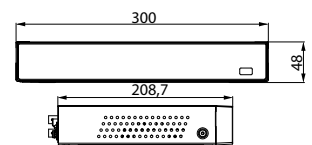

[LRA3040N / LRA3080N / LRA3160N]

Home Entertainment Company
Security Overseas Marketing Team
LG Twin Towers, 20 Yeouido-dong, Yeongdeungpo-gu, Seoul 150-721, Korea

The eco-friendly label is attached to those products which have passed LG Electronics' rigorous environmental criteria that evaluate 6 hazardous materials (lead, mercury, cadmium, etc.)

<http://www.lgcommercial.com/security-en>