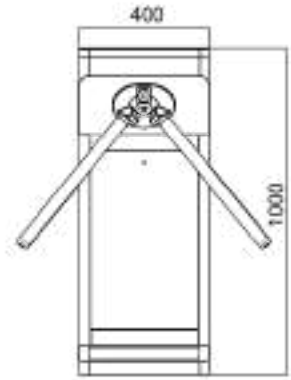

Specifications

Model No.	DS-Q50S
Type	Quantum Tripod Turnstile
Brand	Daosafe
Certifications	Compliance CE, ROHS, FCC
Framework Material	Steel White and black stoving varnish Tempered glass
Arm material	Stainless Steel
Dimension	470 * 400 * 1000mm
Net Weight	60kg/pcs
Passage Width	550mm + 550mm
Passing Direction	Single directional / Bi-directional
MCBF	10 million
Power Supply	AC220V/110V, 50/60Hz
Operation Voltage	24V DC
Power Consumption	40W
Operation Temperature	-20 °C – 75 °C
Operation Humidity	0 ~ 95% (No freeze)
Working Environment	Indoor / Outdoor
Flow Rate	35+35 people per minute
LED Indicator	Two LED indicators on top: green → entry, red × no entry
Communication	Dry contact, Relay signal, RS485
Emergency	Arms will drop down automatically
Flexibility	Integrate with any access control

Side View

Front View

Top View