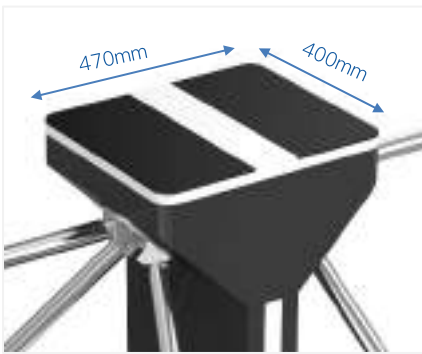

Features

- Two way or one way working.
- Support integrated with any type of access control systems.
- 470*400*1000mm small size, fit for small installation space.
- Lower power consumption.
- Low noise, system runs smoothly.
- Green and red LED indicator display passing status.
- IP65 waterproof level, indoor/outdoor use.
- Fire safety requirements, arms drop down automatically.
- Easy to install and maintain.
- 3 years warranty support.

Customized Service

- Appearance color can be customized based on installation environment.
- Dimensions can be customized to meet your request.
- Logo can be customized.
- Picture: high resolution and scene picture can be customized

Small Size