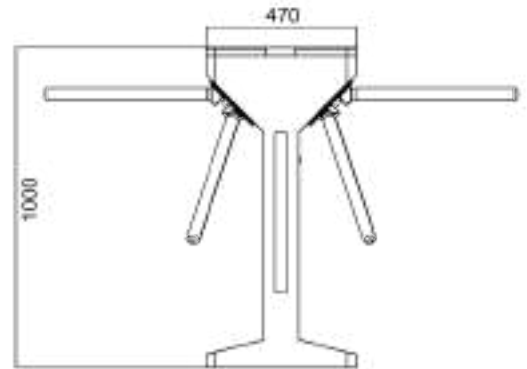

Model DS-Q50S

QUANTUM Tripod Turnstile (Twin type)

QUANTUM DS-Q50S is a tripod turnstile with twin rotate arm, one cabinet with two 550mm passageways to improve traffic efficiency. Only one person can pass at one time, highest security to prevent the illegal trailing.

Specifications

Model No.	DS-Q50S
Type	Quantum Tripod Turnstile
Brand	Daosafe
Certifications	Compliance CE, ROHS, FCC
Framework Material	Steel White and black stoving varnish Tempered glass
Arm material	Stainless Steel
Dimension	470 * 400 * 1000mm
Net Weight	60kg/pcs
Passage Width	550mm + 550mm
Passing Direction	Single directional / Bi-directional
MCBF	10 million
Power Supply	AC220V/110V, 50/60Hz
Operation Voltage	24V DC
Power Consumption	40W
Operation Temperature	-20 °C – 75 °C
Operation Humidity	0 ~ 95% (No freeze)
Working Environment	Indoor / Outdoor
Flow Rate	35+35 people per minute
LED Indicator	Two LED indicators on top: green → entry, red × no entry
Communication	Dry contact, Relay signal, RS485
Emergency	Arms will drop down automatically
Flexibility	Integrate with any access control

Side View

Front View

Top View