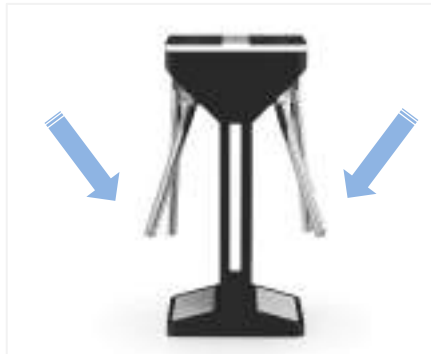

Model DS-Q50S

QUANTUM Tripod Turnstile (Twin type)

QUANTUM DS-Q50S is a tripod turnstile with twin rotate arm, one cabinet with two 550mm passageways to improve traffic efficiency. Only one person can pass at one time, highest security to prevent the illegal trailing.

Design with classic black, white color appearance, elegant and timeless pairing, perfect for using at high end applications.

Features

- Two way or one way working.
- Support integrated with any type of access control systems.
- 470*400*1000mm small size, fit for small installation space.
- Lower power consumption.
- Low noise, system runs smoothly.
- Green and red LED indicator display passing status.
- IP65 waterproof level, indoor/outdoor use.
- Fire safety requirements, arms drop down automatically.
- Easy to install and maintain.
- 3 years warranty support.

Small Size

2 Arms Drop Down

LED Indicator

Single/Bi-directional Selectable

Anti-trailing Function: one person can pass at one time

Card Solution

QR/Bar Code Solution

Biometric Solution

Specifications

Model No.	DS-Q50S
Type	Quantum Tripod Turnstile
Brand	Daosafe
Certifications	Compliance CE, ROHS, FCC
Framework Material	Steel White and black stoving varnish Tempered glass
Arm material	Stainless Steel
Dimension	470 * 400 * 1000mm
Net Weight	60kg/pcs
Passage Width	550mm + 550mm
Passing Direction	Single directional / Bi-directional
MCBF	10 million
Power Supply	AC220V/110V, 50/60Hz
Operation Voltage	24V DC
Power Consumption	40W
Operation Temperature	-20 °C – 75 °C
Operation Humidity	0 ~ 95% (No freeze)
Working Environment	Indoor / Outdoor
Flow Rate	35+35 people per minute
LED Indicator	Two LED indicators on top: green → entry, red × no entry
Communication	Dry contact, Relay signal, RS485
Emergency	Arms will drop down automatically
Flexibility	Integrate with any access control