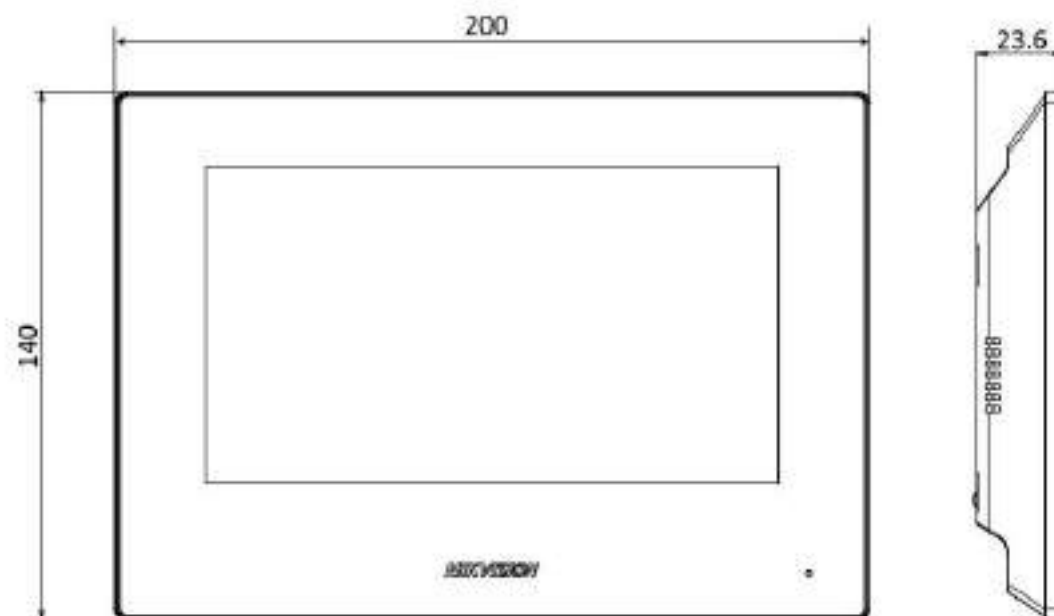

TAMPER	/
RS-485	1 RS-485 (Half duplex)
USB	/
TF card	Support TF card, up to 128 G
Alarm output	2
Lock control	2 relays, Max. 30 VDC 0.3 A
General	
Button	/
Installation	Surface mounting
Indicator	/
Weight	Net weight: 355 g (0.8 lb) Gross weight: 683 g (1.5 lb)
Protective level	/
Working temperature	-10 °C to 55 °C (14 °F to 131 °F)
Working humidity	10% to 90% (no-condensing)
Dimension (W × H × D)	200 mm × 140 mm × 15.1 mm (7.9" × 5.5" × 0.6")
Battery	/
Application environment	Indoor
Power consumption	≤ 5 W
Language	English, Russian, Bulgarian, Hungarian, Greek, German, Italian, Czech, Slovak, French, Polish, Dutch, Portuguese (Brazil), Spanish, Hebrew, Romanian, Turkish, Estonian, Danish, Swedish, Norwegian, Finnish, Vietnamese, Croatian, Slovenian, Serbian, Arabic, Portuguese (Portugal), Lithuanian, Uzbek, Kazakh, Mongolian, Ukrainian

▪ Available Model

DS-KH6320-WTE1

▪ Dimension