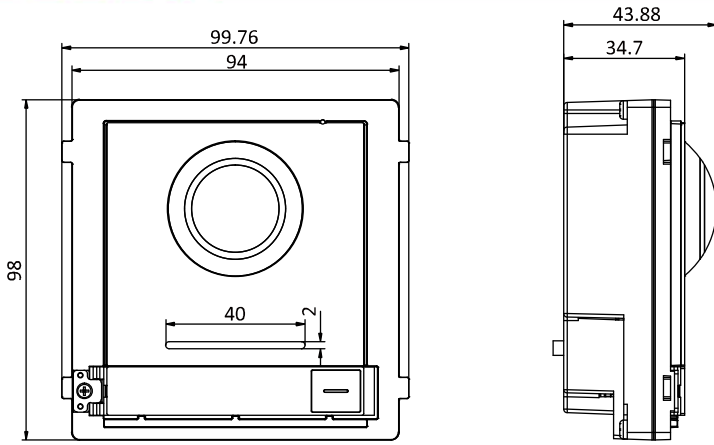

Accessory

Optional