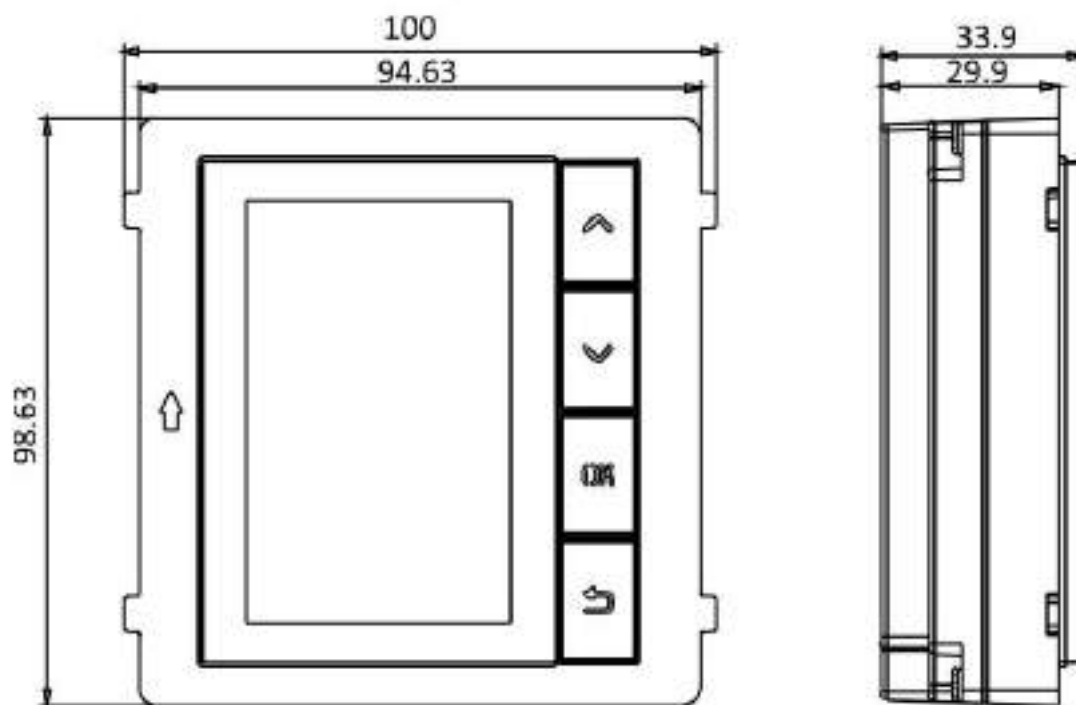

TF card	/
Alarm output	/
Lock control	/
Door contact input	/
General	
Button	4 physical buttons
Installation	Flush mounting, surface mounting
Indicator	/
Weight	/
Protective level	IP65
Working temperature	20 °C to 60 °C (-4 °F to 140 °F)
Working humidity	10% to 95% (no-condensing)
Dimension (W × H × D)	98.5 mm × 100 mm × 34.2 mm (3.87" × 3.95" × 1.33")
Battery	/
Application environment	Outdoor
Power consumption	2.5 W

▪ Available Model

DS-KD-DIS

▪ Dimension