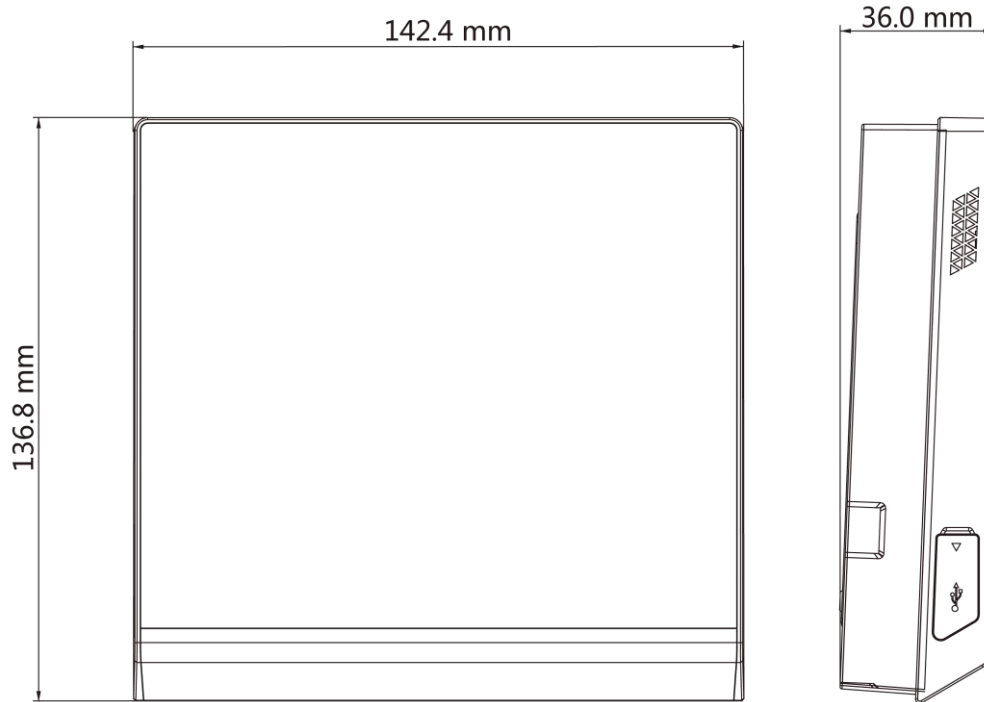

▪ **Available Model**

DS-K1T201AMF

Distributed by

Headquarters

No.555 Qianme Road, Binjiang District,
Hangzhou 310051, China
T +86-571-8607-5988
overseasbusiness@hikvision.com

Hikvision USA
T +1-909-895-0400
sales.usa@hikvision.com

Hikvision Europe
T +31-23-5542770
sales.eu@hikvision.com

Hikvision UK & Ireland
T +01628-902140
sales.uk@hikvision.com

Hikvision UAE
T +971-4-4457000
sales.me@hikvision.com

Hikvision Russia
T +7-495-669-87-99
sales.ru@hikvision.com

Hikvision Australia
T +61-2-8689-4233
sales.au@hikvision.com

Hikvision Italy
T +39-0438-6902
info.it@hikvision.com

Hikvision South Africa
Tel: +271101 0351172
sales.africa@hikvision.com

Hikvision Singapore
T +65-6694-4718
sg@hikvision.com

Hikvision Korea
T +82-0131-731-8817
sales.korea@hikvision.com

Hikvision India
T +81-22-28463300
sales@pramathikvision.com

Hikvision Brazil
T +55 11 3318-0050
latam.support@hikvision.com

Hikvision France
T +3301-85-338-460
info.fr@hikvision.com

Hikvision Spain
T +34-91-737-16-55
info.es@hikvision.com

Hikvision Poland
T +48-22-460-01-50
info.pl@hikvision.com

Hikvision Canada
T +1-866-200-6090
sales.canada@hikvision.com

Hikvision Turkey
T +90 12361521 7076- 7074
sales.tr@hikvision.com

Hikvision Kazakhstan
T +7-727-0730867
nkia.panfilov@hikvision.ru

Hikvision Tashkent
T +99-87-1238-9438
uzb@hikvision.ru

Hikvision Indonesia
T +62-21-2933759
Sales.Indonesia@hikvision.com

Hikvision Thailand
T +662-275-9949
sales.thailand@hikvision.com

Hikvision Malaysia
T +601-7052-2413
sales.my@hikvision.com

Hikvision Vietnam
T +84-074270888
sales.vi@hikvision.com

Hikvision Hong Kong
T +852-2351-1761
info.hk@hikvision.com