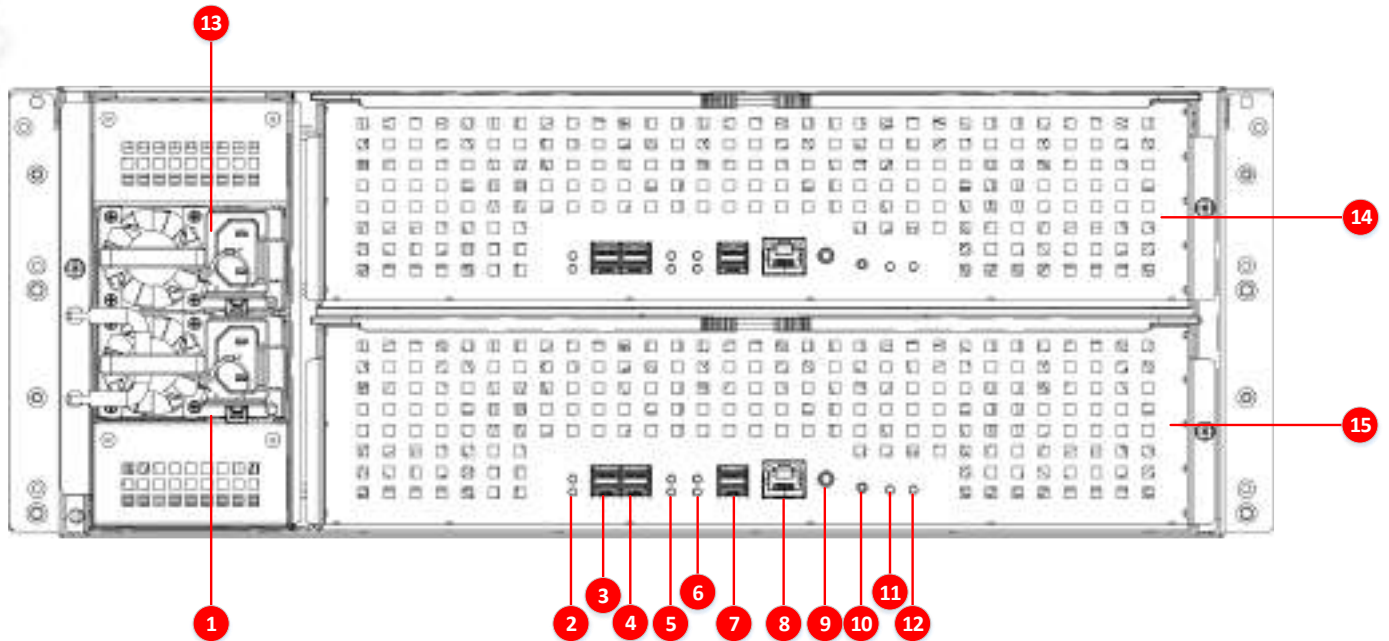

DS-AJ7824D Series Storage Enclosure

Introduction

DS-AJ7824D storage enclosure is a storage product designed for large-scale video security project. It can expand storage space quickly, which is helpful in reducing cost. It also provides highly reliable functions and feature, like hot swapping, redundant power supply, and redundant fan.

Key Feature

- Mini SAS 3.0 interface with transmission ability 4 times faster than 12G.
- Supports cascading extension.
- Supports SAS interfaces of HDD.
- Up to 12 TB capacity for each HDD.

Available Model

DS-AJ7824D

Specification

Model		DS-AJ7824D
Controller	Number of controller	2
	SAS interface (upper-level)	2 (12 Gbps)
	SAS interface (lower-level)	1 (12 Gbps)
	Number of HDD interface	24
	HDD interface Type	SAS
	HDD hot swapping	Supported
	Power supply	Redundant (1+1)
	Applicable model	DS-A82024D
General	Chassis	4U
	Dimensions (W × H × D)	484 x 174 x 760 mm (19.1 x 6.9 x 29.9 inch)
	Wight (without HDD)	40 kg (88.2 lb)
	Consumption (with max. HDD)	≤ 550 W
	Working temperature	5 °C to 40 °C (41°F to 104 °F)
	Storage temperature	-20 °C to +70 °C (-4°F to +158 °F)
	Working humidity	20% to 80% (non-condensing/frozen)
	Storage humidity	5% to 90%RH (non-condensing/frozen)

Physical Interface

Note: Here we list the interfaces of controller A. The interfaces of controller B are the same with them.

No.	Name	No.	Name
1	Power module 1	9	COM
2	SAS cable connection indicator	10	Fn button
3	Host (Up1)	11	Fn indicator
4	Host (Up2)	12	Power switch
5	SAS cable connection indicator	13	Power module 2
6	SAS cable connection indicator	14	Controller B
7	Exp (Down)	15	Controller A
8	Management network interface		