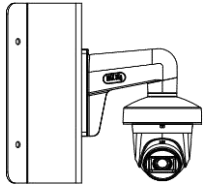

▪ Accessory

DS-1276ZJ-SUS