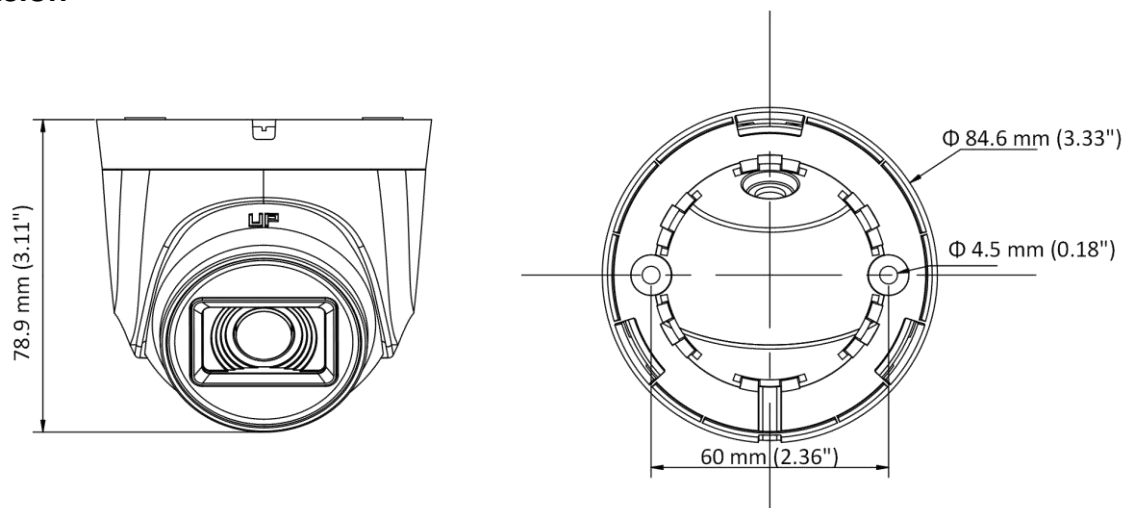

▪ Specification

Camera	
Image Sensor	2 MP CMOS
Signal System	PAL/NTSC
Resolution	1920 (H) × 1080 (V)
Frame Rate	TVI: 1080p@25fps/30fps AHD: 1080p@25fps/30fps CVI: 1080p@25fps/30fps CVBS: PAL/NTSC
Min. Illumination	0.02 Lux @ (F1.2, AGC ON), 0 Lux with IR
Shutter Time	PAL: 1/25 s to 1/50,000 s; NTSC: 1/30 s to 1/50,000 s
Lens	2.8 mm, 3.6 mm Fixed Lens
Field of View	2.8 mm, horizontal FOV: 102°, vertical FOV: 55°, diagonal FOV: 123° 3.6 mm, horizontal FOV: 81°, vertical FOV: 42°, diagonal FOV: 100°
Lens Mount	M12
Day & Night	ICR
WDR (Wide Dynamic Range)	Digital WDR
Angle Adjustment	Pan: 0° to 360°, Tilt: 0° to 75°, Rotation: 0° to 360°
Menu	
Image Mode	STD/HIGH-SAT
AGC	Yes
Day/Night Mode	Auto/Color/BW (Black and White)
White Balance	Auto
AE (Auto Exposure) Mode	DWDR, BLC, Global
Noise Reduction	2D DNR
Language	English
Function	Brightness, Mirror, Smart IR, Sharpness
Interface	
Video Output	Switchable TVI/AHD/CVI/CVBS
General	
Operating Conditions	-40°C to 60°C (-40°F to 140°F), Humidity: 90% or less (non-condensing)
Power Supply	12 VDC ± 25%
Consumption	Max. 3.3 W
Material	Plastic
IR Range	Up to 20 m
Communication	HIKVISION-C
Dimension	Φ 84.6 mm × 78.9 mm (Φ 3.33" × 3.11")
Weight	Approx. 195g (0.43 lb.)

▪ Dimension