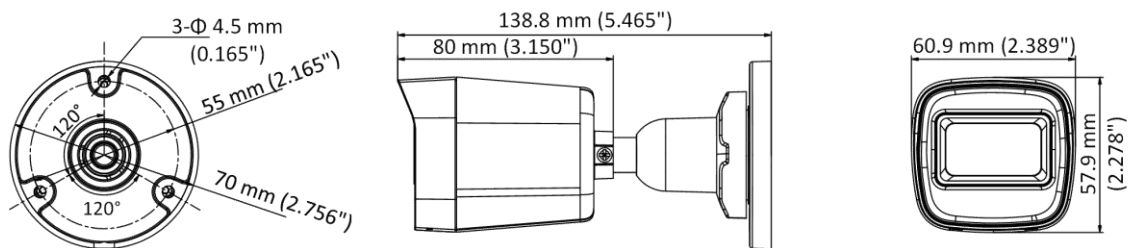

- DS-2CE16D0T-EXIPF(3.6mm)
- DS-2CE16D0T-EXIPF(2.8mm)(MENA)
- DS-2CE16D0T-EXIPF(3.6mm)(MENA)
- DS-2CE16D0T-EXIPF(2.8mm)(ARGENTINA)
- DS-2CE16D0T-EXIPF(2.8mm)(CHI VV)
- DS-2CE16D0T-EXIPF(2.8mm)(automec)
- DS-2CE16D0T-EXIPF(3.6mm)(AL LAITH)
- DS-2CE16D0T-EXIPF(2.8mm)(CHILE DEPT)
- DS-2CE16D0T-EXIPF(3.6mm)(HUA YANG)

▪ Dimension

▪ Accessory

▪ Optional

**DS-1280ZJ-XS
Junction Box**