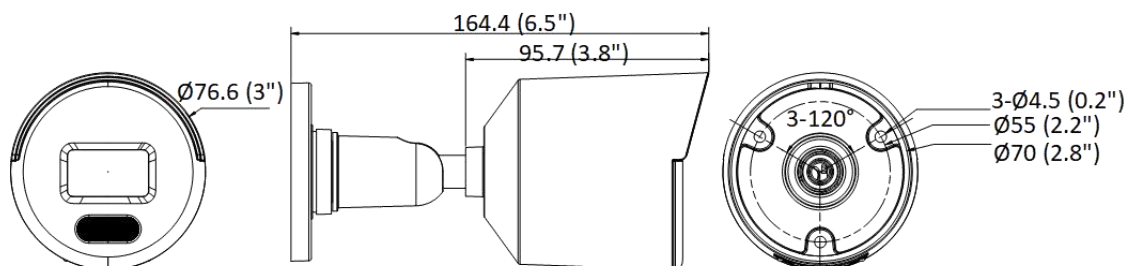

▪ Available Model

DS-2CD1047G2-LUF (2.8/4 mm)

DS-2CD1047G2-L (2.8/4 mm)

▪ Dimension

Unit: mm (inch)

- Accessory
- Optional

**DS-1280ZJ-XS
Junction Box**

Headquarters