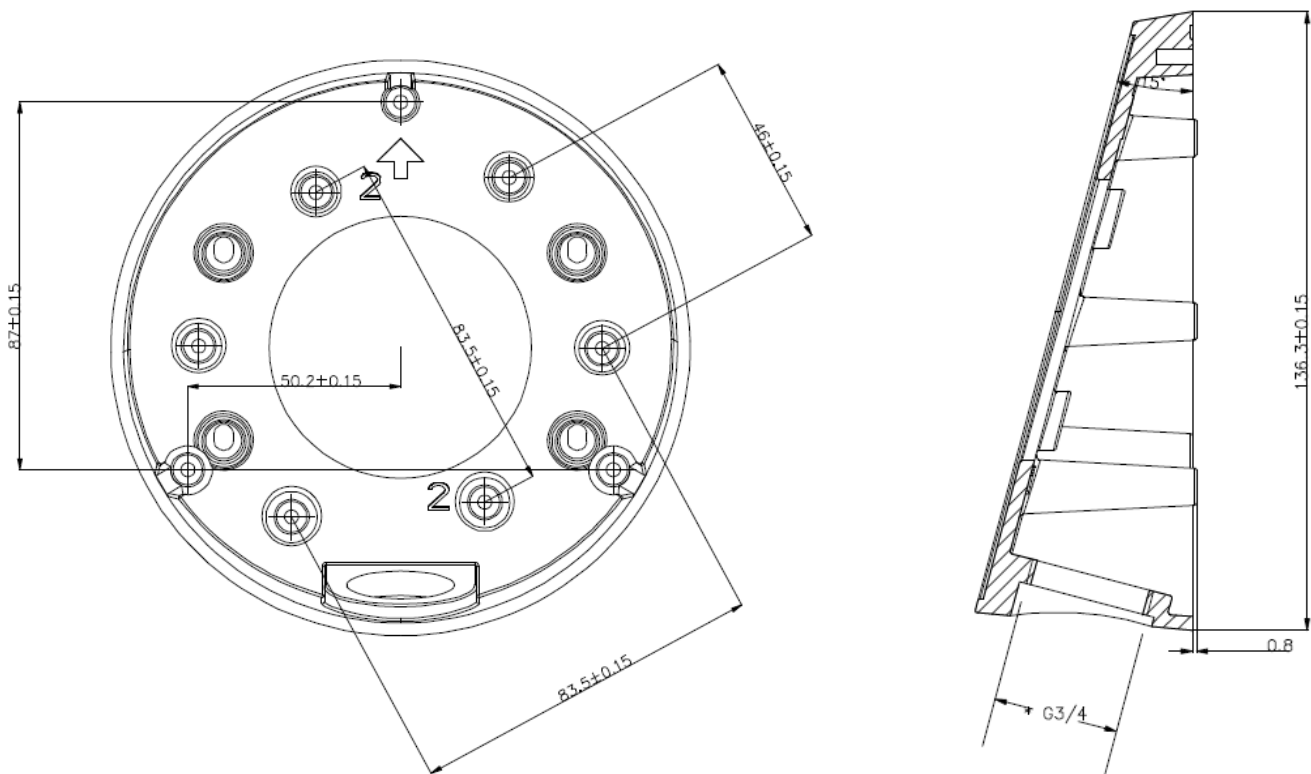

AB135(B) Angled Base for Dome Camera

- Aluminum Alloy Material with Surface Spray Treatment
- Easy Installation
- Black-Finish Model Available (AB135B)

Specifications

	AB135	AB135B
Appearance	Hikvision white	Hikvision black
Material	Aluminum Alloy	
Dimension	Ø136.3 mm × 20 mm (Ø5.37" x 0.787")	
Weight	238 g (8.39 ozs)	

- NOTES:**
- Pay attention to color matching.
 - Install the mount on a flat wall.
 - The wall must be capable of supporting over three times as much as the total weight of the camera and mount.
 - Maximum load capacity of the mount is 5 kg.

Dimensions

Units: mm