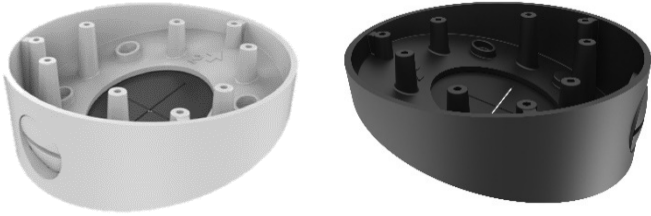

AB135(B) Angled Base for Dome Camera

- Aluminum Alloy Material with Surface Spray Treatment
- Easy Installation
- Black-Finish Model Available (AB135B)

Specifications

	AB135	AB135B
Appearance	Hikvision white	Hikvision black
Material	Aluminum Alloy	
Dimension	Ø136.3 mm × 20 mm (Ø5.37" x 0.787")	
Weight	238 g (8.39 ozs)	

- NOTES:**
- Pay attention to color matching.
 - Install the mount on a flat wall.
 - The wall must be capable of supporting over three times as much as the total weight of the camera and mount.
 - Maximum load capacity of the mount is 5 kg.

Fits the Following Models

ECI-D62Z2	DS-2CD5126G0-IZS
ECI-D64Z2	DS-2CD5146G0-IZS
DS-2CD2H25FHWD-IZS	DS-2CD5165G0-IZS
DS-2CD2H35FWD-IZS	DS-2CD5185G0-IZS
DS-2CD2H45FWD-IZS	
DS-2CD2H85FWD-IZS	

Order Model

AB135
AB135B

Dimensions

Units: mm