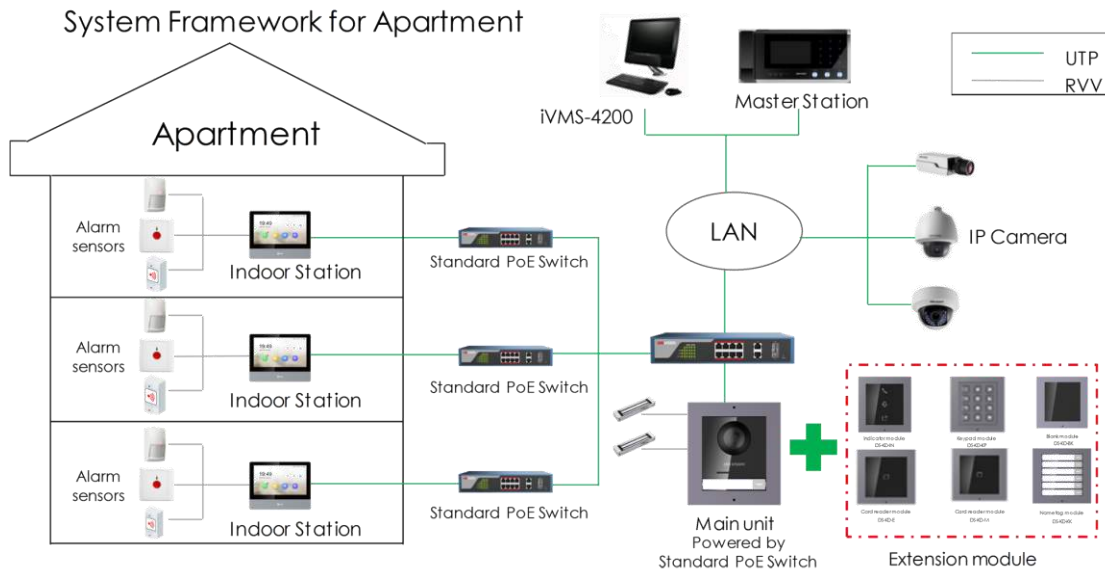

Typical Application

Physical Interface

Indoor Station