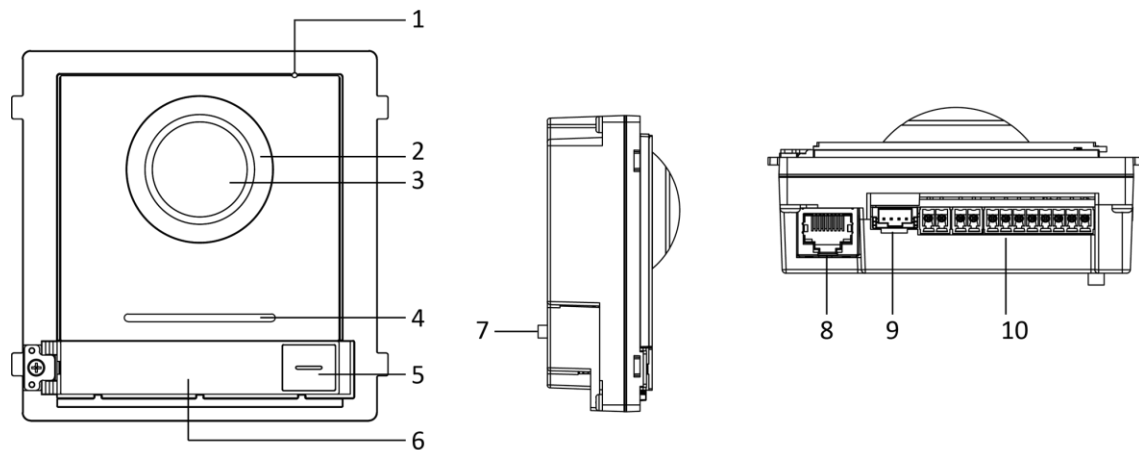

Door Station

No.	Description	No.	Description
1	Microphone	6	Nametag
2	Low Illumination IR Supplement Light	7	TAMPER
3	Built-in Camera	8	Network Interface
4	Loudspeaker	9	Module-connecting Interface (output)
5	Call Button	10	Terminals

Available Model

DS-KIS602