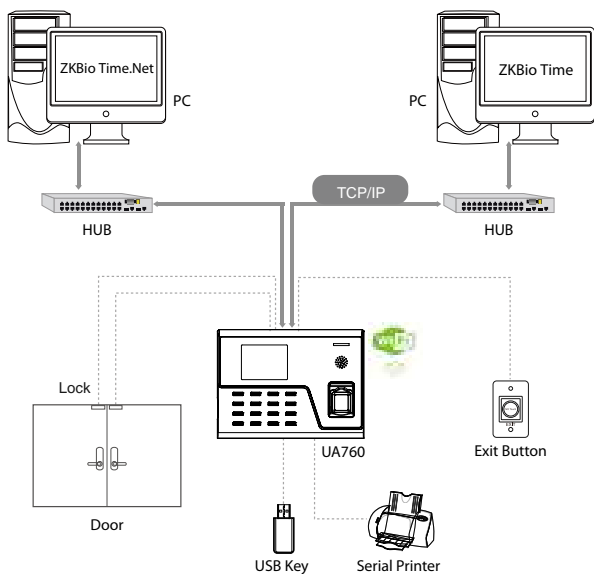

UA760

Fingerprint Time & Attendance and Access Control Terminal

UA760 is a 2.8-inch color screen biometric terminal for Time & Attendance, and Access Control (primary) applications. It adopts Z-ID fingerprint collector for excellent recognition and internal WiFi for convenient communication. Users can manage data via TCP/IP, WiFi, and USB host port for data up/download to avoid the risk of accidental deletion. Besides, optional ADMS can achieve remote data management with our ZKBio Time.Net.

Features

- **Wi-Fi:** WiFi module is integrated. It is working on the 2.4G radio band, and meet the IEEE 802.11b/g standards.
- **USB:** Support USB host connection to achieve data backup and management while the device is standalone.
- **ADMS:** Optional for devices worldwide using. Solve the device's capacity limitation through networking via HTTP sever. Mondial devices can be connected and upload & backup data automatically. This is helpful for devices managing and monitoring.
- **Z-ID:** Using Z-ID Fingerprint Collector for excellent recognition rate. Dry, moist, or rough fingerprints can work well.

Specifications

User Capacity	3,000
Fingerprint Capacity	3,000
Card Capacity	3,000
Record Capacity	50,000
Display	2.8" color screen
Communication	TCP/IP, WiFi, USB-host
Standard Functions	14-digit User ID, T9 Input, SMS, DST, Self-Service Query, Automatic Status Switch, Schedule Bell, Workcode, Multiple Verify Modes, RS232 External Printer
Optional Functions	IC/ID, Webserver, ADMS, Backup Battery, Z-ID Fingerprint Collector
Access Control Interface	3rd Party Electric Lock, Exit Button
Software	ZKBio Time.Net, ZKBio Time
Power Supply	DC 12V/1.5A
Dimension	186 * 138 * 43.6mm (LxWxT)
Operating Temp.	0 °C - 45 °C
Operating Humidity	20% - 80%

Configuration

Interface

What's in the Box

UA760

Screws and Holders

Back Plate

Power Adapter