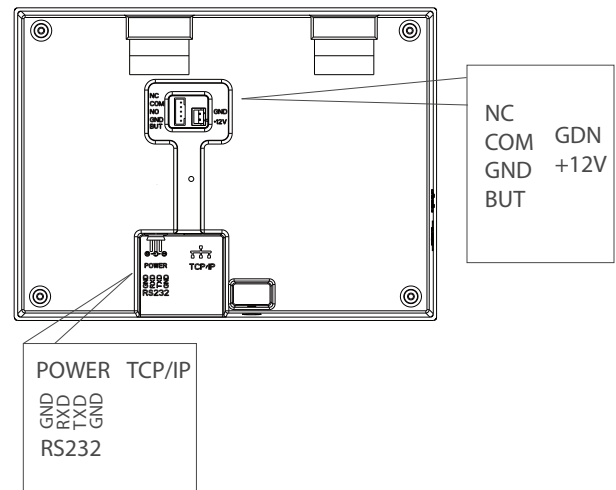

UA760

Fingerprint Time & Attendance and Access Control Terminal

UA760 is a 2.8-inch color screen biometric terminal for Time & Attendance, and Access Control (primary) applications. It adopts Z-ID fingerprint collector for excellent recognition and internal WiFi for convenient communication. Users can manage data via TCP/IP, WiFi, and USB host port for data up/download to avoid the risk of accidental deletion. Besides, optional ADMS can achieve remote data management with our ZKBio Time.Net.

Specifications

User Capacity	3,000
Fingerprint Capacity	3,000
Card Capacity	3,000
Record Capacity	50,000
Display	2.8" color screen
Communication	TCP/IP, WiFi, USB-host
Standard Functions	14-digit User ID, T9 Input, SMS, DST, Self-Service Query, Automatic Status Switch, Schedule Bell, Workcode, Multiple Verify Modes, RS232 External Printer
Optional Functions	IC/ID, Webserver, ADMS, Backup Battery, Z-ID Fingerprint Collector
Access Control Interface	3rd Party Electric Lock, Exit Button
Software	ZKBio Time.Net, ZKBio Time
Power Supply	DC 12V/1.5A
Dimension	186 * 138 * 43.6mm (LxWxT)
Operating Temp.	0 °C - 45 °C
Operating Humidity	20% - 80%

Configuration

Interface

What's in the Box

UA760

Screws and Holders

Back Plate

Power Adapter