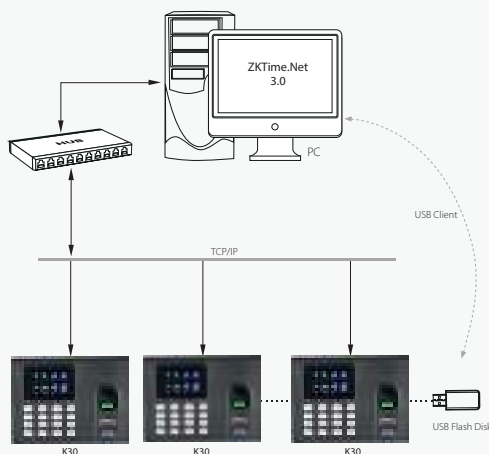

K30

Fingerprint Time Attendance Terminal

K30 is a 2.8-inch TFT screen Time Attendance Terminal. TCP/IP and USB Host make data management extremely easy. Most importantly, the built-in backup battery can eliminate the trouble of power-failure. With elegant appearance and reliable quality, you can get the best from it.

Configuration

Specifications

Fingerprint Capacity	1000 (1:N)
ID Card Capacity	1,000 (Optional)
Record Capacity	80,000
Display	2.8-inch Screen
Communication	TCP/IP, USB
Standard Functions	Work Code, Built-in Battery
Optional Functions	Mifare Card
Software	ZKTime. Net 3.0
Power Supply	DC12V 2A
Operating Humidity	20%-80%
Dimension	184 × 136 × 38mm (Length × Width × Thickness)
Net Weight	0.70 kg