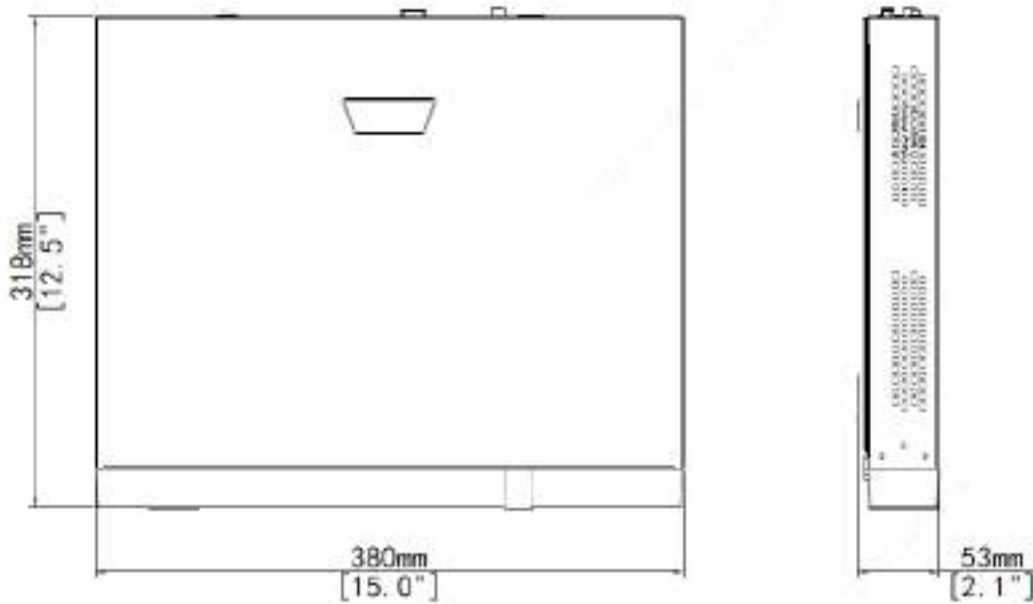

Dimensions

Rear Panel