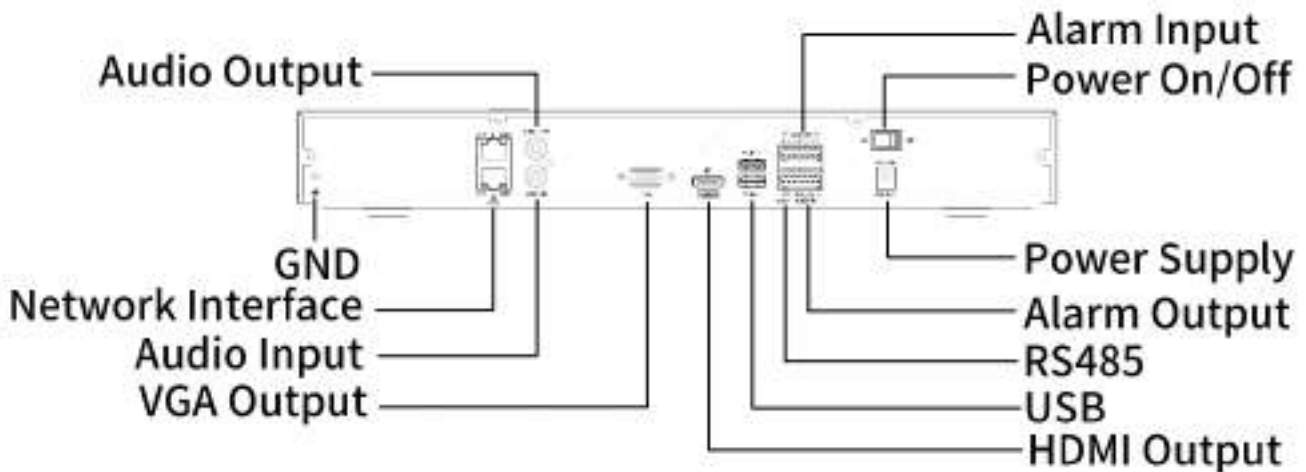

Zhejiang Uniview Technologies Co., Ltd.

Building No.10, Wanlun Science Park, Jiangling Road 88, Binjiang District, Hangzhou, Zhejiang, China

Email: overseasbusiness@uniview.com; globalsupport@uniview.com

<http://www.uniview.com>

©2022 Zhejiang Uniview Technologies Co., Ltd. All rights reserved.

* Product specifications and availability are subject to change without notice.