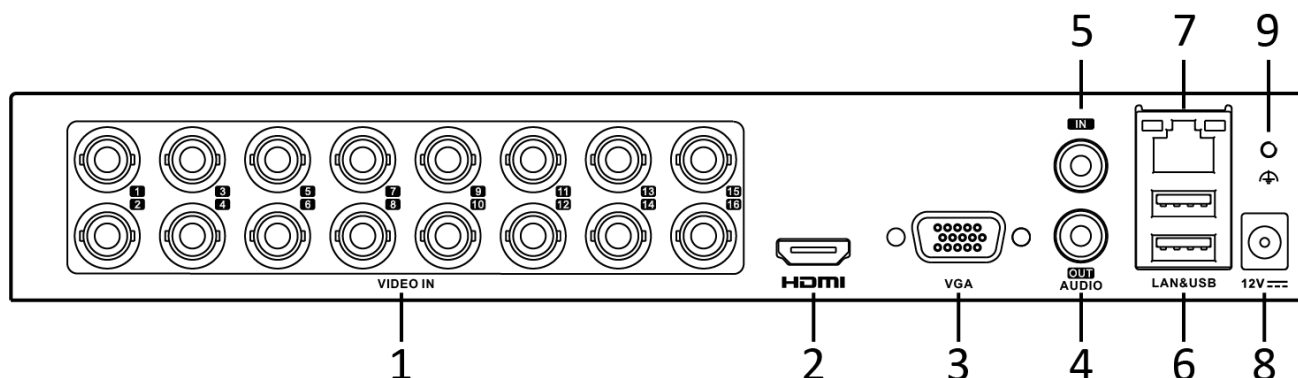

Physical Interface

No.	Description	No.	Description
1	Video and coaxial audio in	6	USB interface
2	HDMI interface	7	LAN network interface
3	VGA interface	8	12 VDC power input
4	AUDIO OUT	9	GND
5	AUDIO IN		

Available Model

DS-7116HGHI-K1

Headquarters

No.555 Qianmo Road, Binjiang District,
Hangzhou 310051, China
T +86-573-8807-6888
www.hikvision.com

Follow us on social media to get the latest product and solution information.

Hikvisio

HikvisionHQ

HikvisionHQ

Hikvision_Global

Hikvision
Corporate Channel

HikvisionHQ