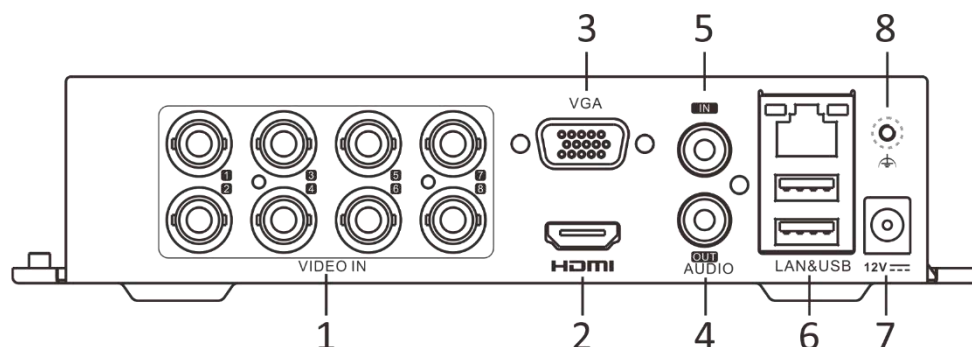

Physical Interface

No.	Description	No.	Description
1	Video and coaxial audio in	5	AUDIO IN, RCA connector
2	HDMI interface	6	LAN network interface and USB interface
3	VGA interface	7	12 VDC power input
4	AUDIO OUT, RCA connector	8	GND

Available Model

DS-7108HGHI-K1

Headquarters

No.555 Qianmo Road, Binjiang District,
Hangzhou 310051, China
T +86-573-8807-6888
www.hikvision.com

Follow us on social media to get the latest product and solution information.