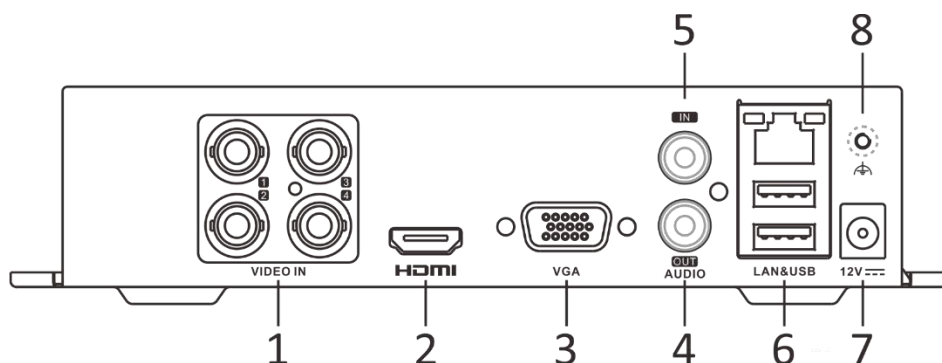

Physical Interface

No.	Description	No.	Description
1	Video and coaxial audio in	5	AUDIO IN, RCA connector
2	HDMI interface	6	LAN network interface and USB interface
3	VGA interface	7	12 VDC power input
4	AUDIO OUT, RCA connector	8	GND

Available Model

DS-7104HGHI-K1

Headquarters

No.555 Qianmo Road, Binjiang District,
Hangzhou 310051, China
T +86-573-8807-6888
www.hikvision.com

Follow us on social media to get the latest product and solution information.